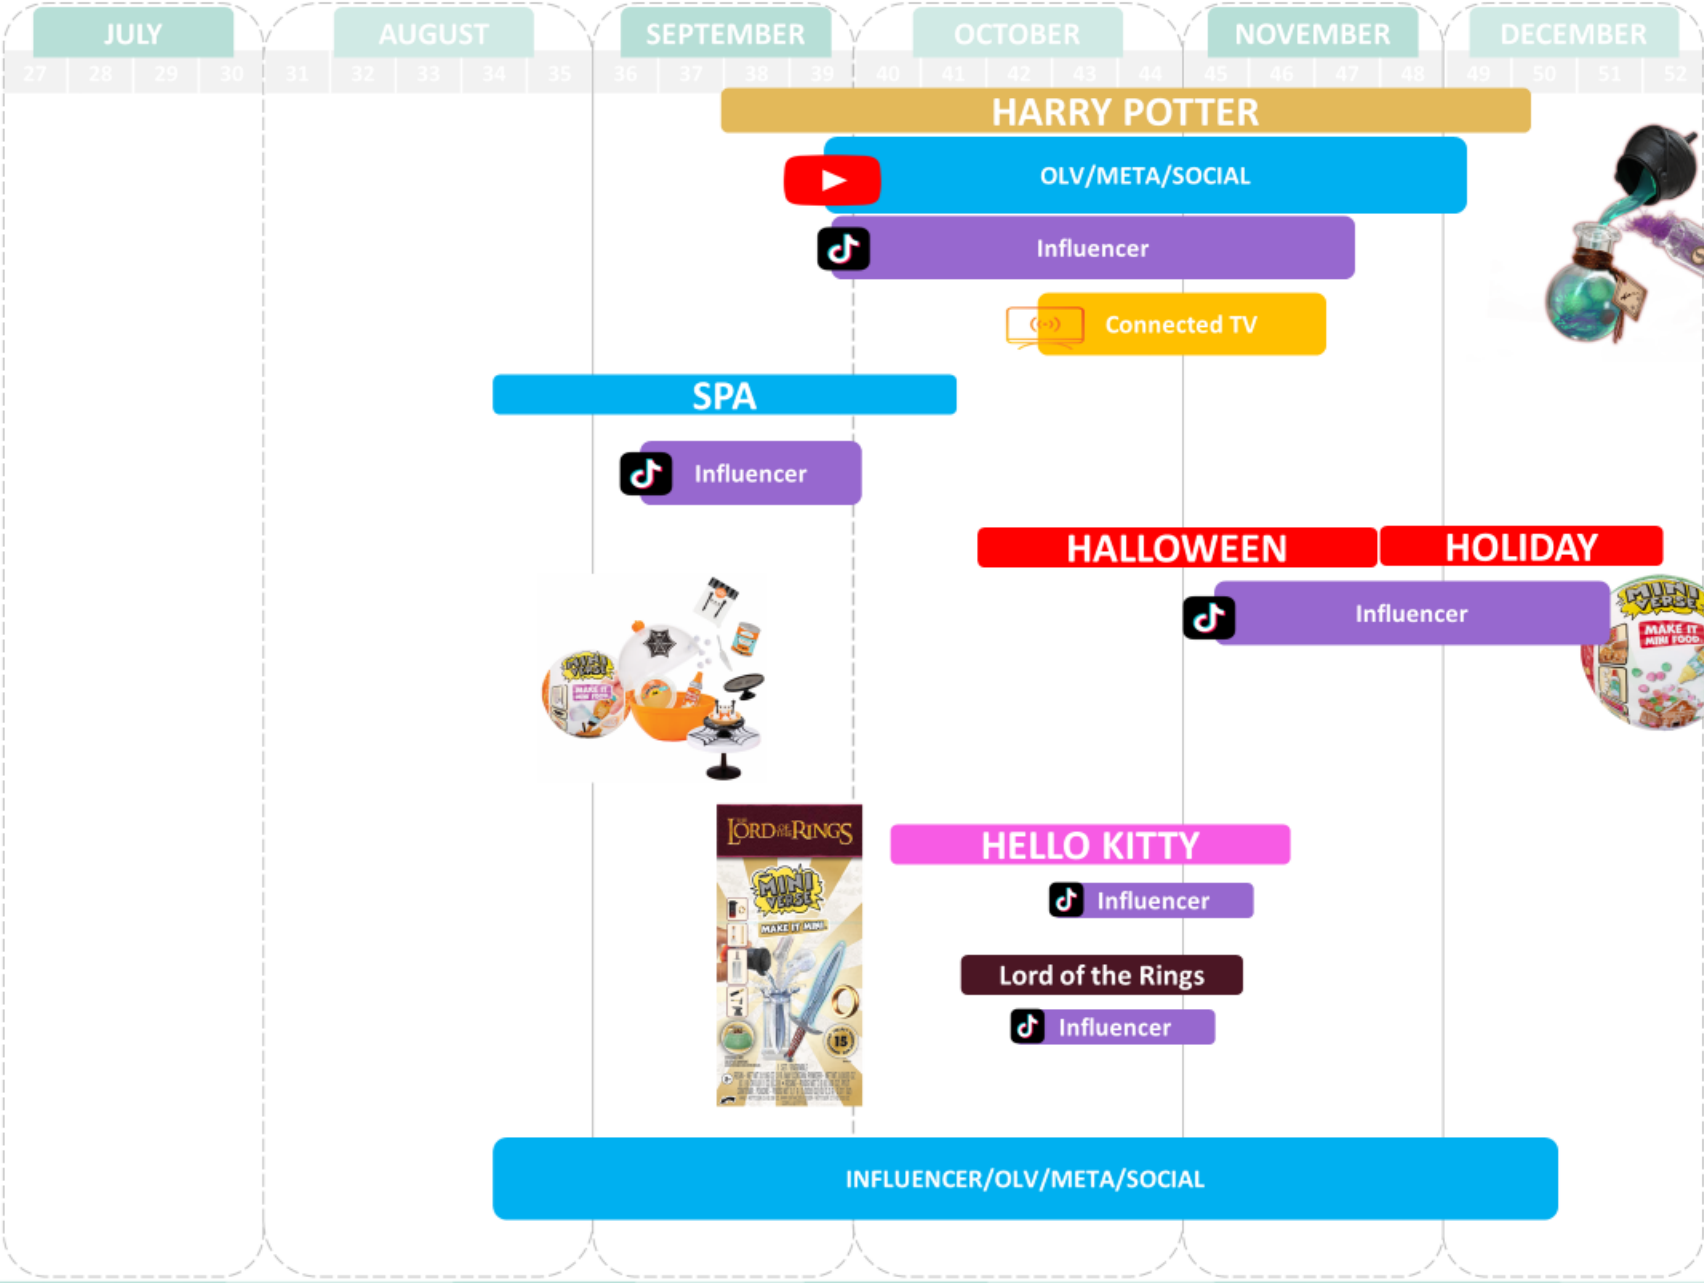

427742-INT Make It Mini Spa in PDQ
 427759-INT Make It Mini Spa in SK

531111-EUC Halloween in PDQ
 531135-EUC Holiday in PDQ

515722-EUC SANRIO Asst in PDQ
 521624-EUC SANRIO in SK

514510-EUC Lord of the Rings in PDQ
 514770-EUC Lord of the Rings in SK

427667-INT Party in PDQ
 427674-INT Party Multipack

Diner, Cafe,
 Lifestyle, Botanicals

Kids 9+ J
 Kidults 18+ J.

F24 CAMPAIGN

August

September

October

November

December

Connected TV

TV - World of Miniverse TBC

EVENTS

Toy of the Year

META/ TIK TOK

TIK TOK/ INSTAGRAM/ YOU TUBE

INFLUENCER