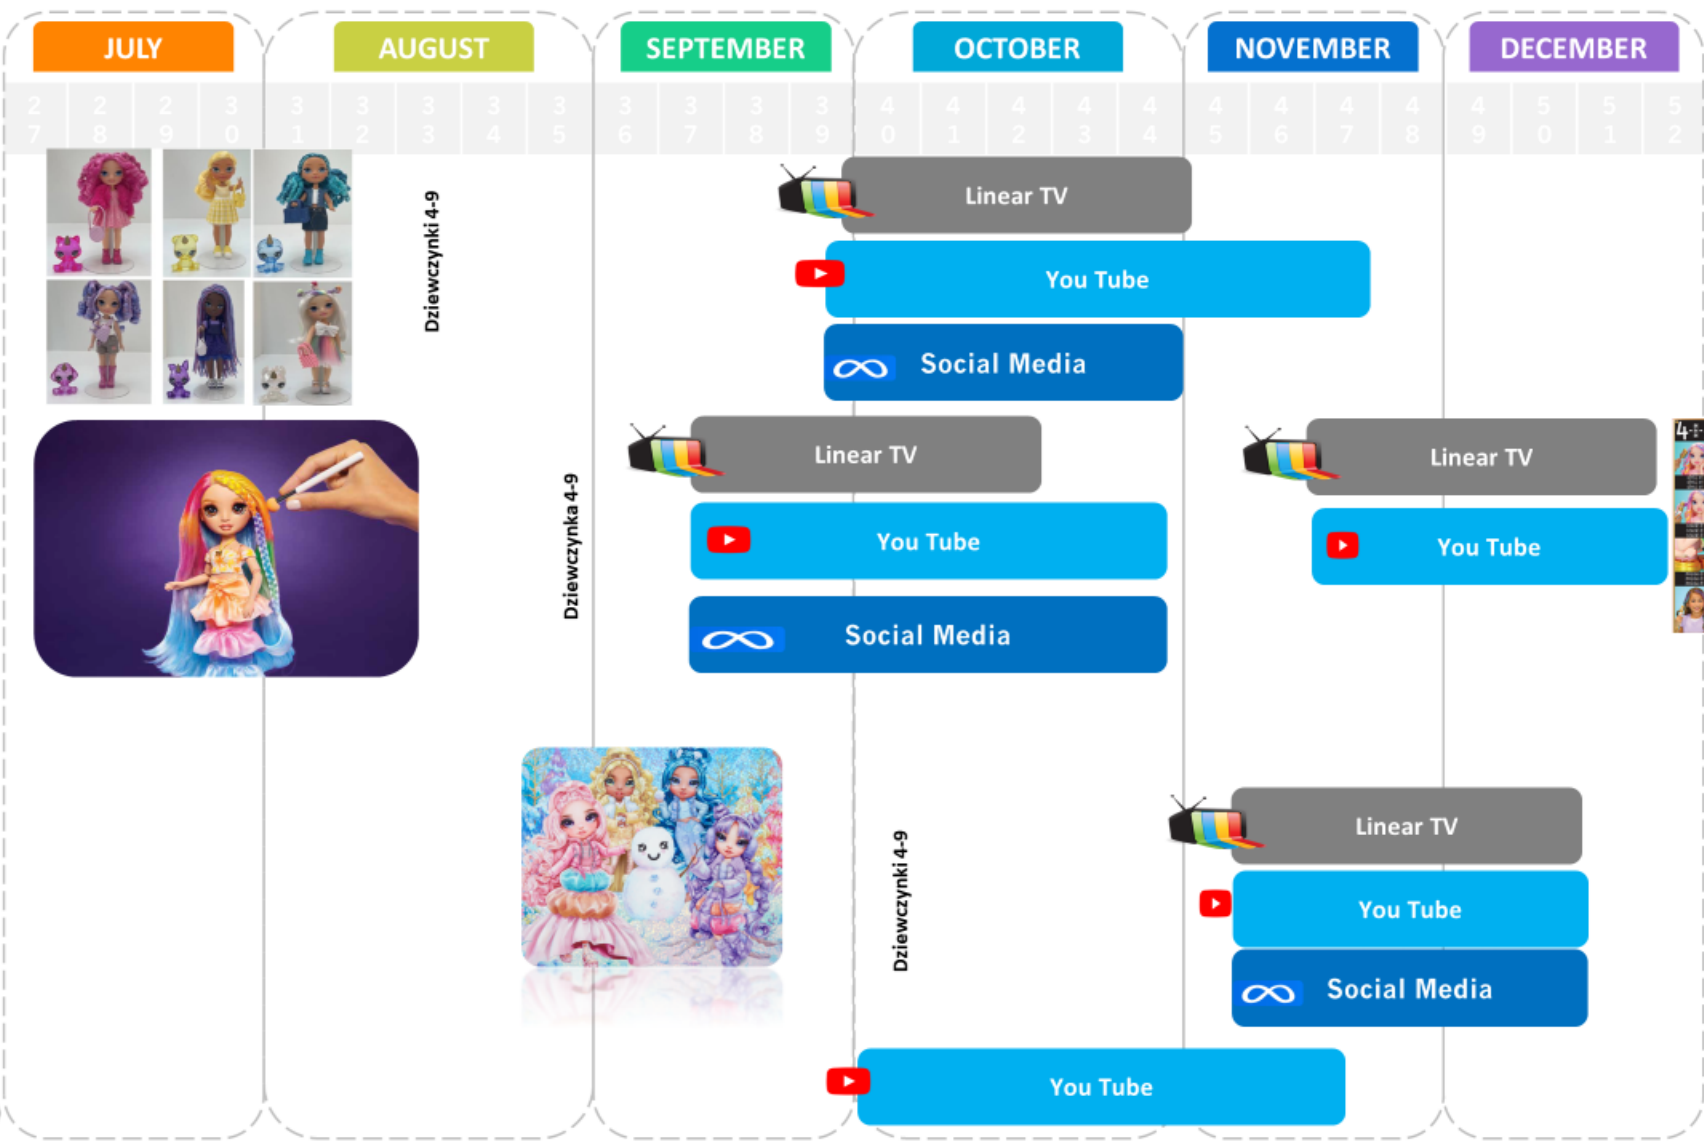

CALENDAR F24

DIGITAL(KID TARGETED): YT Kids/Programmatic/ Rich Media- Apps

DIGITAL (Adult targeted): Display/META

SOCIAL

Color & Create/Sparkle and Shine/Winter Wonderland

Color & Create/Sparkle and Shine/Winter Wonderland