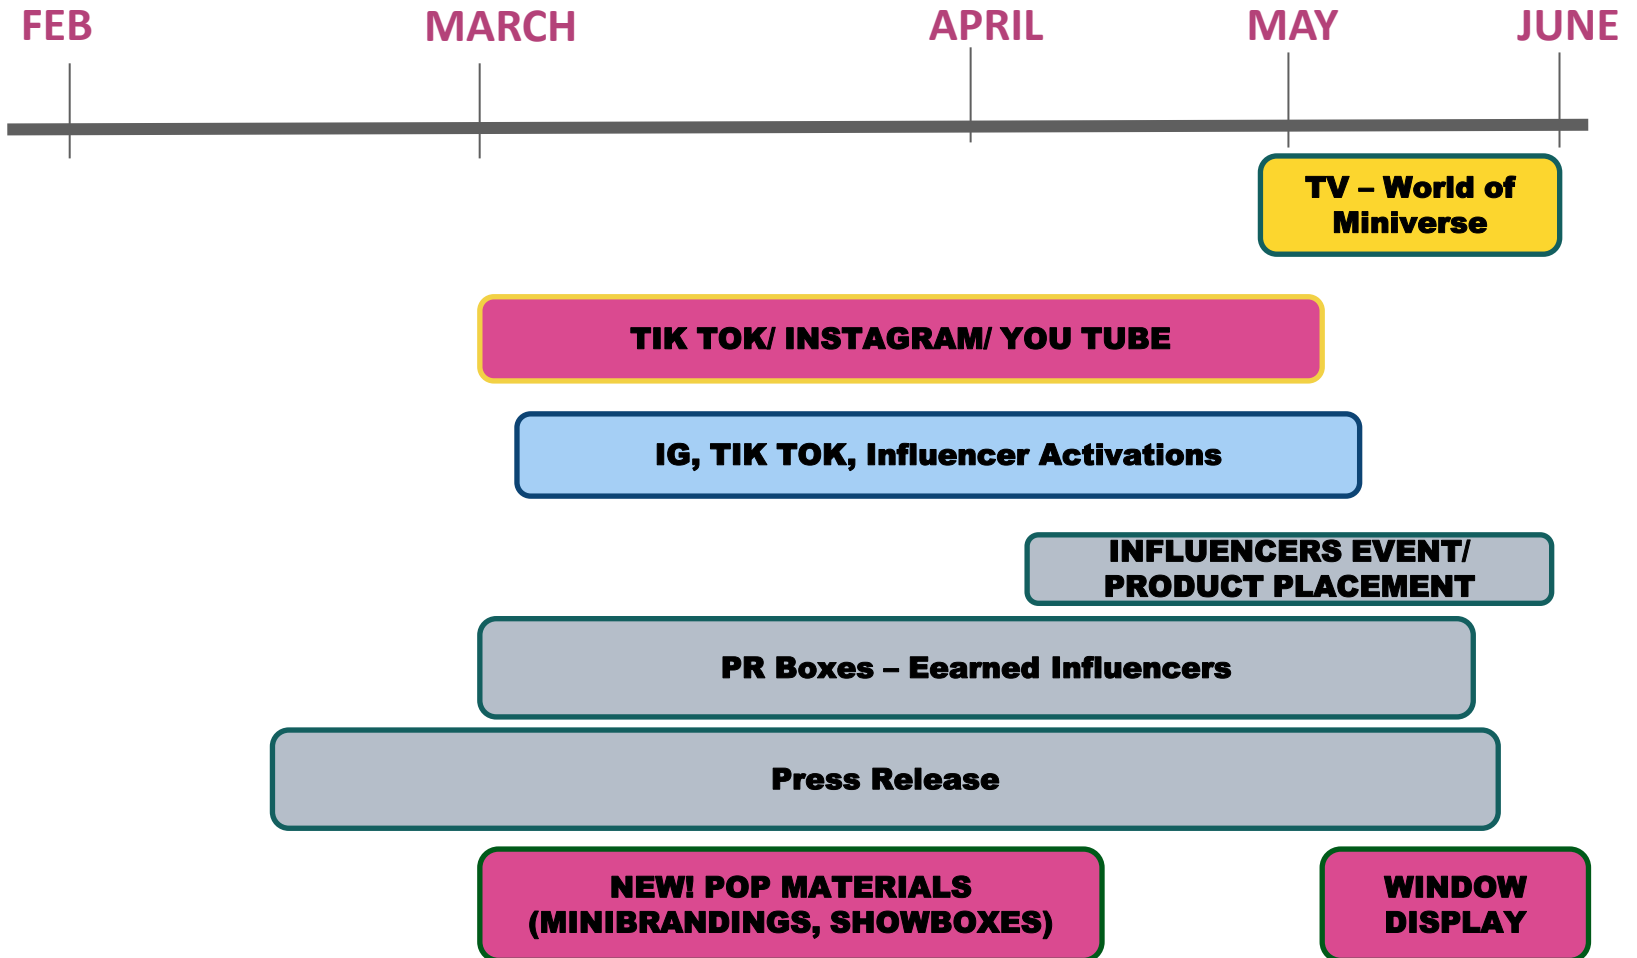

S24 CAMPAIGN

TV

META/ TIK TOK

INFLUENCER

PR

POP